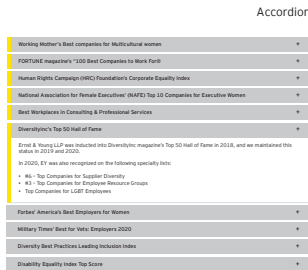

Accordion

2