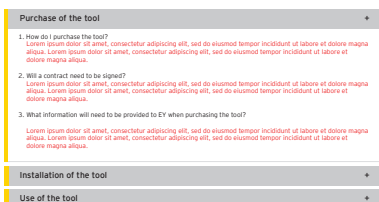

Georgia Font

“

Georgia Font

Quote Copy, Georgia - Lorem ipsum dolor sit amet, in quas nostrud laoreet per, ad vim minim inermis.

EYInterstate Light

Name Surname
Job Title

Accordion

clickable button that opens up to a modal